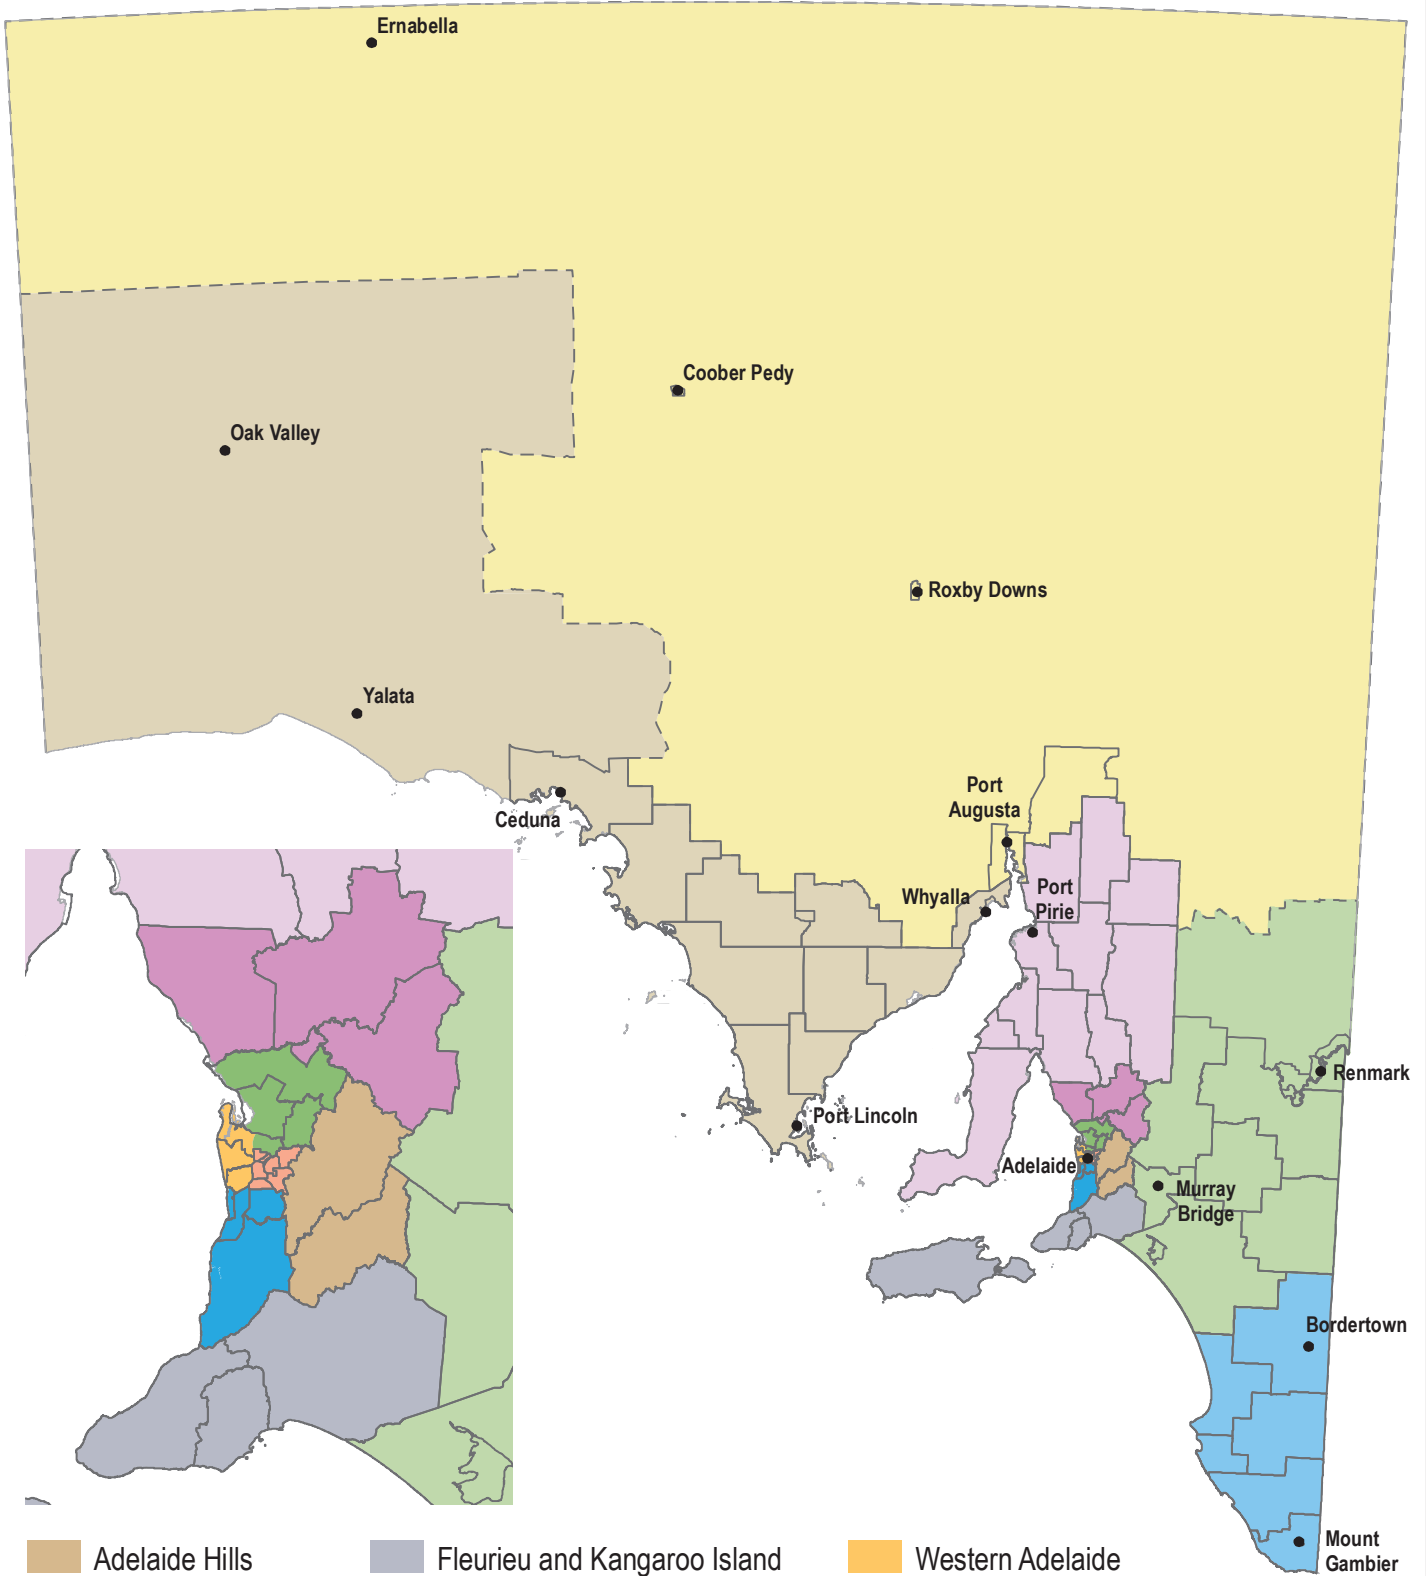

South Australian Government Regions

- | | | |
|--|--|---|
|  Adelaide Hills |  Fleurieu and Kangaroo Island |  Western Adelaide |
|  Barossa |  Limestone Coast |  Yorke and Mid North |
|  Eastern Adelaide |  Murray and Mallee |  Local Government boundary |
|  Eyre and Western |  Northern Adelaide | |
|  Far North |  Southern Adelaide | |

Map prepared by Planning SA, December 2007.